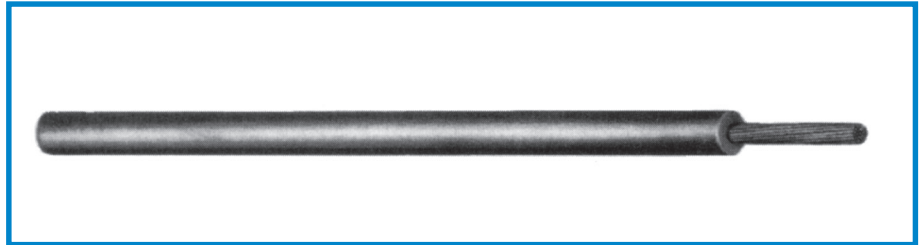

XLP APPLIANCE, TRANSFORMER AND MOTOR LEAD WIRE

125°C - 600 VOLT

Construction

Conductor:

- Conductors are tin coated bunch or rope stranded copper per UL Standard 758.

Separator:

- A suitable separator over the conductor may be used at the option of the manufacturer.

Insulation:

- Insulation shall be an extruded wall of XLP chemically crosslinked polyethylene.
- Insulation shall meet the physical, aging, electrical and thickness requirements specified in UL Standard 758 and CSA C22.2 No. 116 for UL Style Numbers 3173, 3182, 3195, 3196 and CSA Type CL1251.

Tests:

- Completed wire and cable shall be tested in accordance with UL Standard 758 and CSA Standard C22.2 No. 116 requirements.

Application:

- As appliance wires exposed to temperatures not exceeding 125°C in dry locations.
- As lead wires for coils, dry-type transformers, motors, ballasts or solenoids where high temperature operation or baking cycles are involved.
- Also recommended under IEEE Standards for Class B (130°C) motor leads.

Industry Approvals:

- Listed per UL Standard 758 and the Style Numbers shown in the table at right; labeled as Appliance Wiring Material.
- Approved by Canadian Standards Association as Type CL 1251 Coil Lead Wire per CSA Standard C22.2 No. 116.

SPECIFY COLOR WHEN ORDERING

CUSTOM CATALOG NUMBER	SIZE AWG	NO. OF STRANDS	INSULATION THICKNESS MILLS	NOMINAL DIAMETER (INCHES)	APPROX. NET WT. PER MFT.	UL STYLE NUMBER	CSA TYPE
630	22	7	30	0.093	6	3173	CL1251
631	20	10	30	0.100	7	3173	CL1251
632	18	16	30	0.111	10	3173	CL1251
633	16	26	30	0.126	13	3173	CL1251
634	14	41	30	0.141	20	3173	CL1251
635	12	65	30	0.161	27	3173	CL1251
636	10	104	30	0.185	44	3173	CL1251
637	18	28	45	0.157	17	3182	CL1251
638	14	41	45	0.172	23	3182	CL1251
639	12	65	45	0.191	32	3182	CL1251
640	10	104	45	0.215	46	3182	CL1251
641	8	84	45	0.262	70	3195	CL1251
642	6	84	60	0.336	115	3196	CL1251
643	4	133	60	0.395	178	3196	CL1251
644	2	259	60	0.454	265	3196	CL1251

Data Subject To Change Without Notice.

Specify Color When Ordering.

Custom Cable Corp.